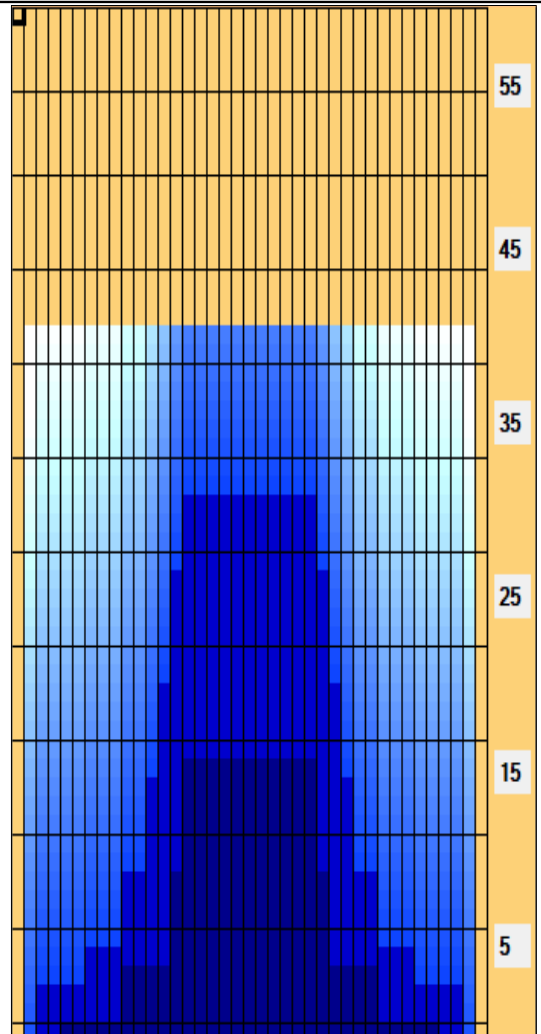

# 2020関西ジュニア選手権大会

**Oil Pattern Distance:** 42 Feet      **Reverse Brush Drop:** 42 Feet      **Oil Per Board:** 50 uL  
**Forward Oil Total:** 13.15 mL      **Reverse Oil Total:** 12 mL      **Volume Oil Total:** 25.15 mL  
**Forward Boards Crossed:** 263 Boards      **Reverse Boards Crossed:** 240 Boards      **Total Boards Crossed:** 503 Boards

Start	Stop	Loads	Speed	Crossed	Start	End	Feet	T.Oil	
1	2L	2R	3	10	111	0.0	2.8	2.8	5550
2	5L	5R	2	10	62	2.8	5.6	2.8	3100
3	10L	10R	2	10	42	5.6	8.4	2.8	2100
4	14L	14R	2	18	26	8.4	13.5	5.1	1300
5	15L	15R	2	22	22	13.5	19.7	6.2	1100
6	2L	2R	0	30	0	19.7	42.0	22.3	0

Item	3L-7L:18L-18R	8L-12L:18L-18R	13L-17L:18L-18R	18L-18R:17R-13R	18L-18R:12R-8R	18L-18R:7R-3R
Description	Outside Track:Middle	Middle Track:Middle	Inside Track:Middle	Middle: Inside Track	Middle:Middle Track	Middle:Outside Track
Track Zone Ratio	3.59	2.13	1.1	1.1	2.13	3.59